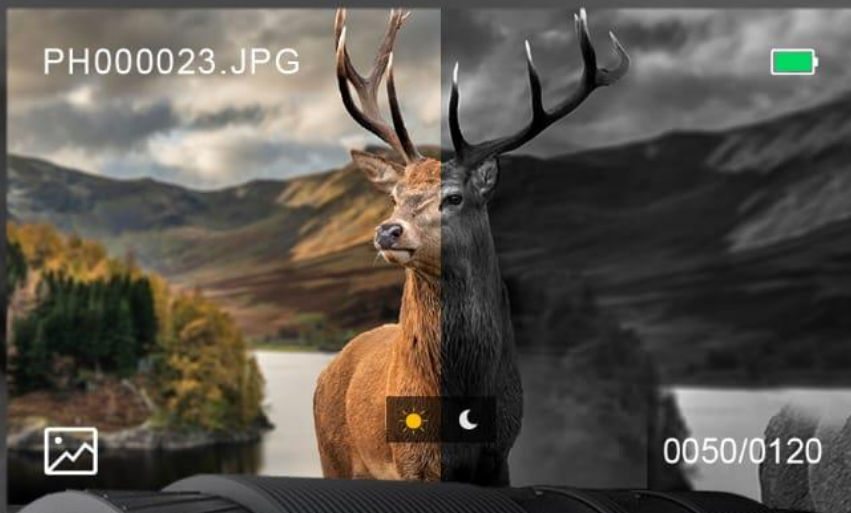

—NV20 DIGITAL NIGHT VISION—

NIGHT, DISCOVER EVERY POSSIBILITIES

5x optical & 8x electron
amplification

Video&Photo

2000mA
Endurance

NV20
DIGITAL NIGHT VISION